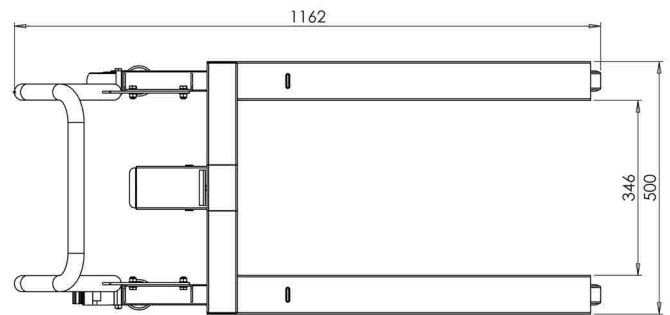

Quick is not a stock item at Hovmand, but can be produced as project sales in larger quantities.

HOVMAND

LIFTING & MOVING TECHNOLOGY

QUICK PALLET TRUCK

Capacity	Lifting height	Height	Weight
kg	mm	mm	kg
300	139	1250	20

WHEELS

Front wheels, fixed Ø80 mm
Rear wheels, swivel Ø125 mm with brake

**SEE VIDEOS:
WWW.YOUTUBE.COM/HOVMANDIMPACT**

HOVMAND
LIFTING & MOVING TECHNOLOGY

HOVMAND A/S • SANDVADSVEJ 15 A • DK-4600 KØGE
HOVMAND GMBH • RUPERT-MAYER-STR. 44 • DE-81379 MÜNCHEN
PHONE +45 57 83 33 00 • MAIL@HOVMAND.COM • WWW.HOVMAND.COM