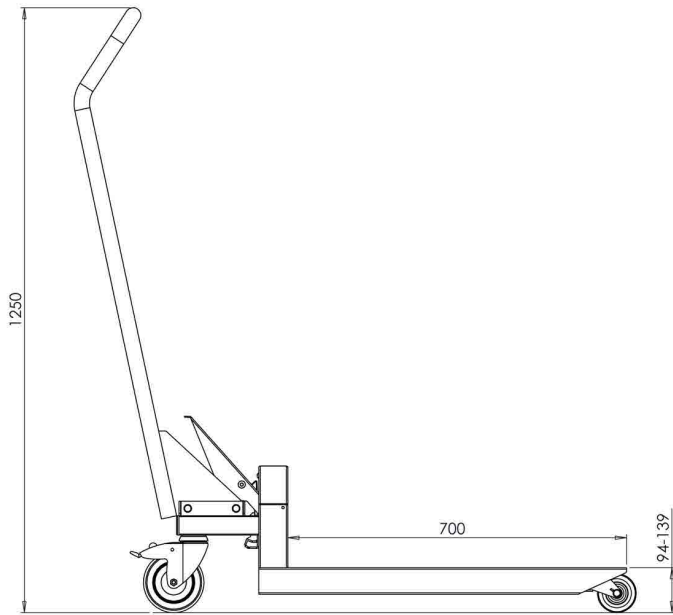

QUICK

HYDRAULIC LIFTER

HANDLING OF HALF PALLETS

The Quick pallet truck handles items weighing up to 300 kg in a quick and simple way, e.g. display pallets, half pallets, wire cages or Euro pallets (long and short side).

The unique lifting device is fast and simple. Press the foot pedal and lift the pallet. When the pedal is down, the pallet truck automatically locks in a lifted position. When you press the foot pedal again, the pallet is lowered.

Quick is not a stock item at Hovmand, but can be produced as project sales in larger quantities.

HOVMAND

LIFTING & MOVING TECHNOLOGY

QUICK PALLET TRUCK

Capacity	Lifting height	Height	Weight
kg	mm	mm	kg
300	139	1250	20

WHEELS

Front wheels, fixed Ø80 mm
Rear wheels, swivel Ø125 mm with brake

**SEE VIDEOS:
WWW.YOUTUBE.COM/HOVMANDIMPACT**

HOVMAND
LIFTING & MOVING TECHNOLOGY

HOVMAND A/S • SANDVADSVEJ 15 A • DK-4600 KØGE
HOVMAND GMBH • RUPERT-MAYER-STR. 44 • DE-81379 MÜNCHEN
PHONE +45 57 83 33 00 • MAIL@HOVMAND.COM • WWW.HOVMAND.COM